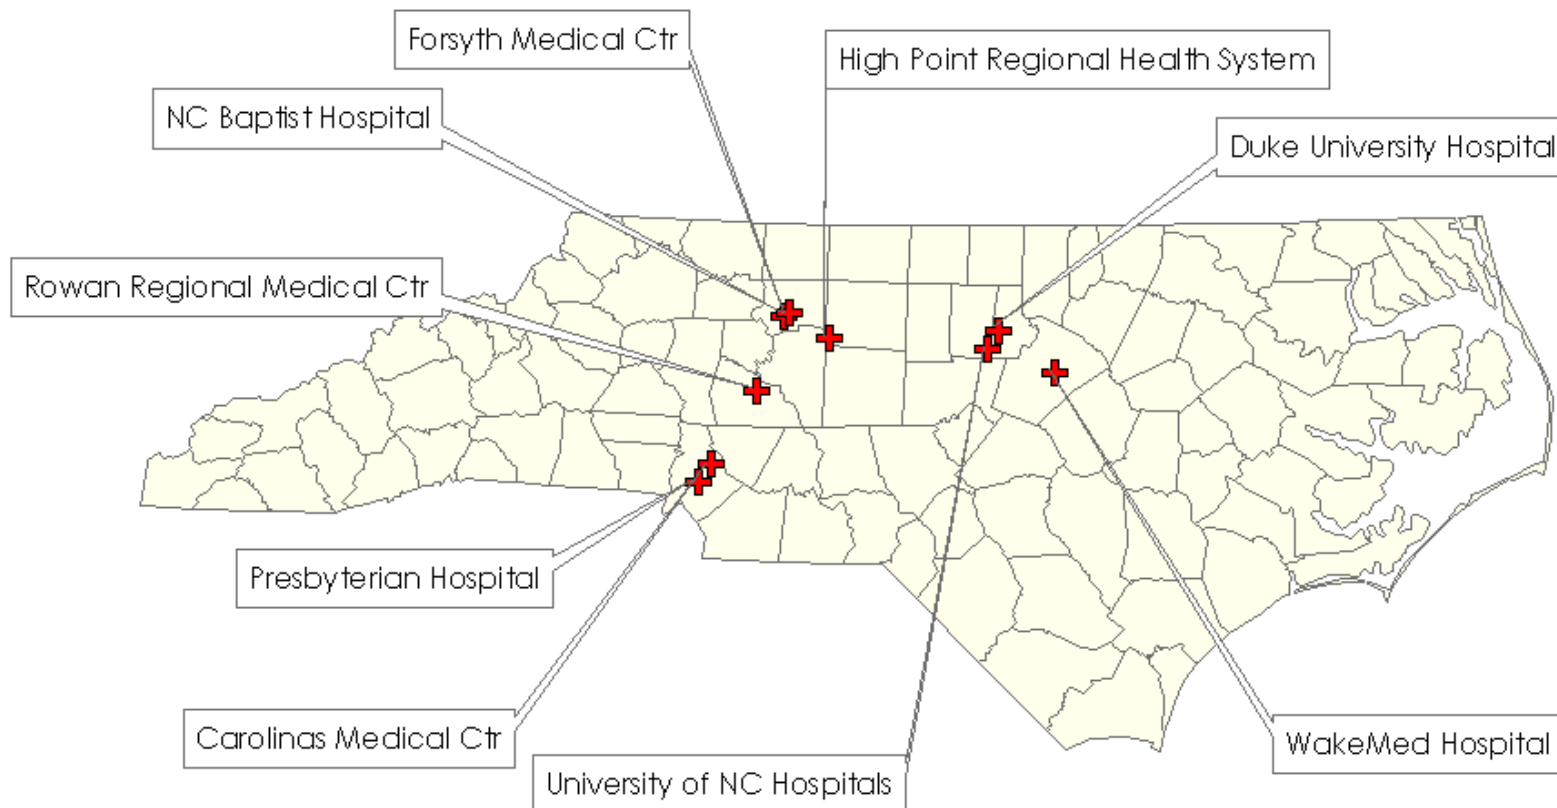

# North Carolina JCAHO Primary Stroke Centers

# North Carolina JCAHO Primary Stroke Centers and 2003 Stroke Deaths

**Legend**

- ✚ JCAHO SE Primary Stroke Centers
- Stroke Deaths
- NC Counties
- SE States
- Straight-line Distance