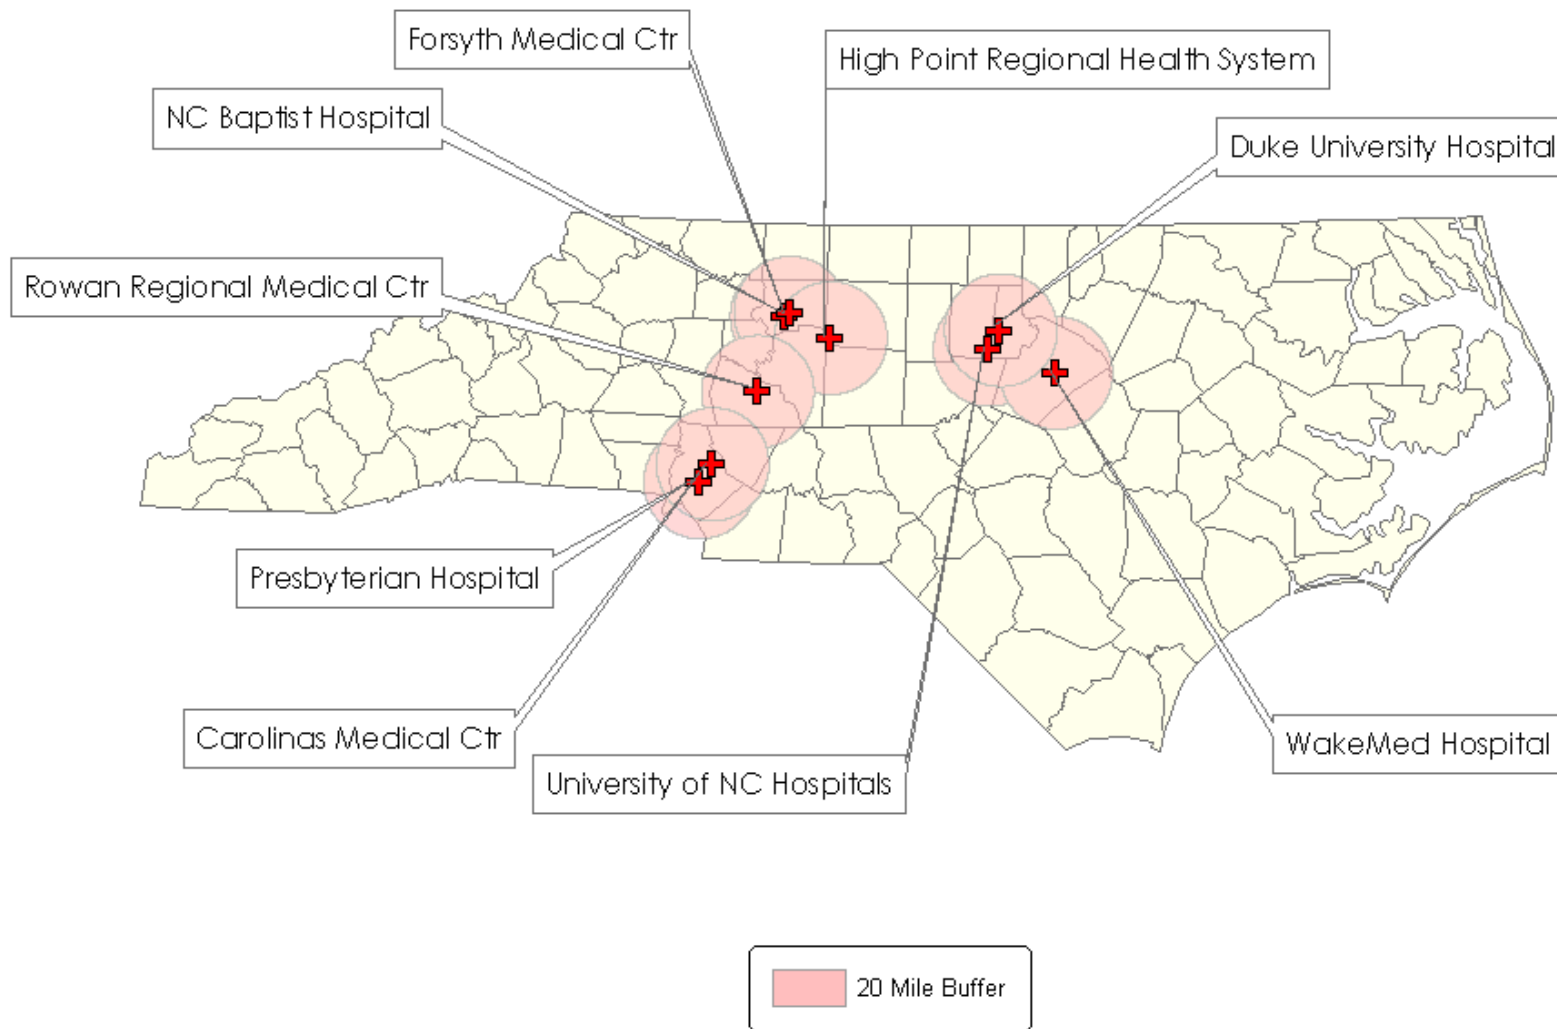

# North Carolina JCAHO Primary Stroke Centers

# North Carolina JCAHO Primary Stroke Centers and 2003 Stroke Deaths

**Legend**

- ✚ JCAHO SE Primary Stroke Centers
- Stroke Deaths
- NC Counties
- SE States
- Straight-line Distance