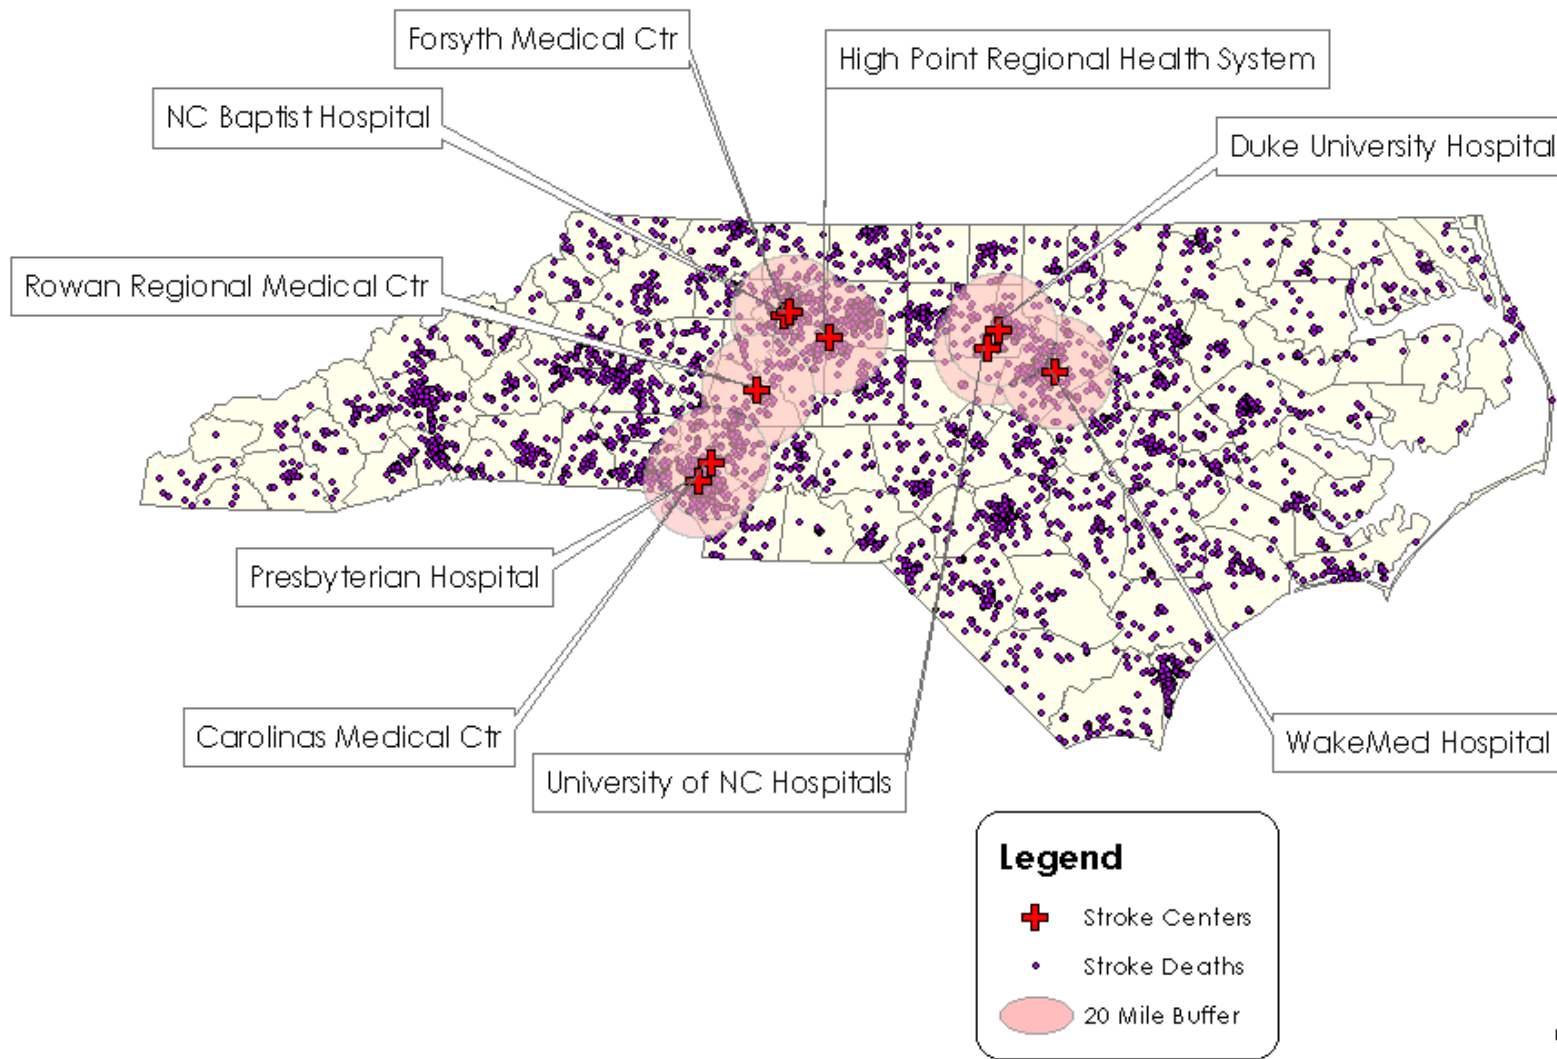

# North Carolina JCAHO Primary Stroke Centers

# North Carolina JCAHO Primary Stroke Centers and 2003 Stroke Deaths

**Legend**

- ✚ JCAHO SE Primary Stroke Centers
- Stroke Deaths
- NC Counties
- SE States
- Straight-line Distance