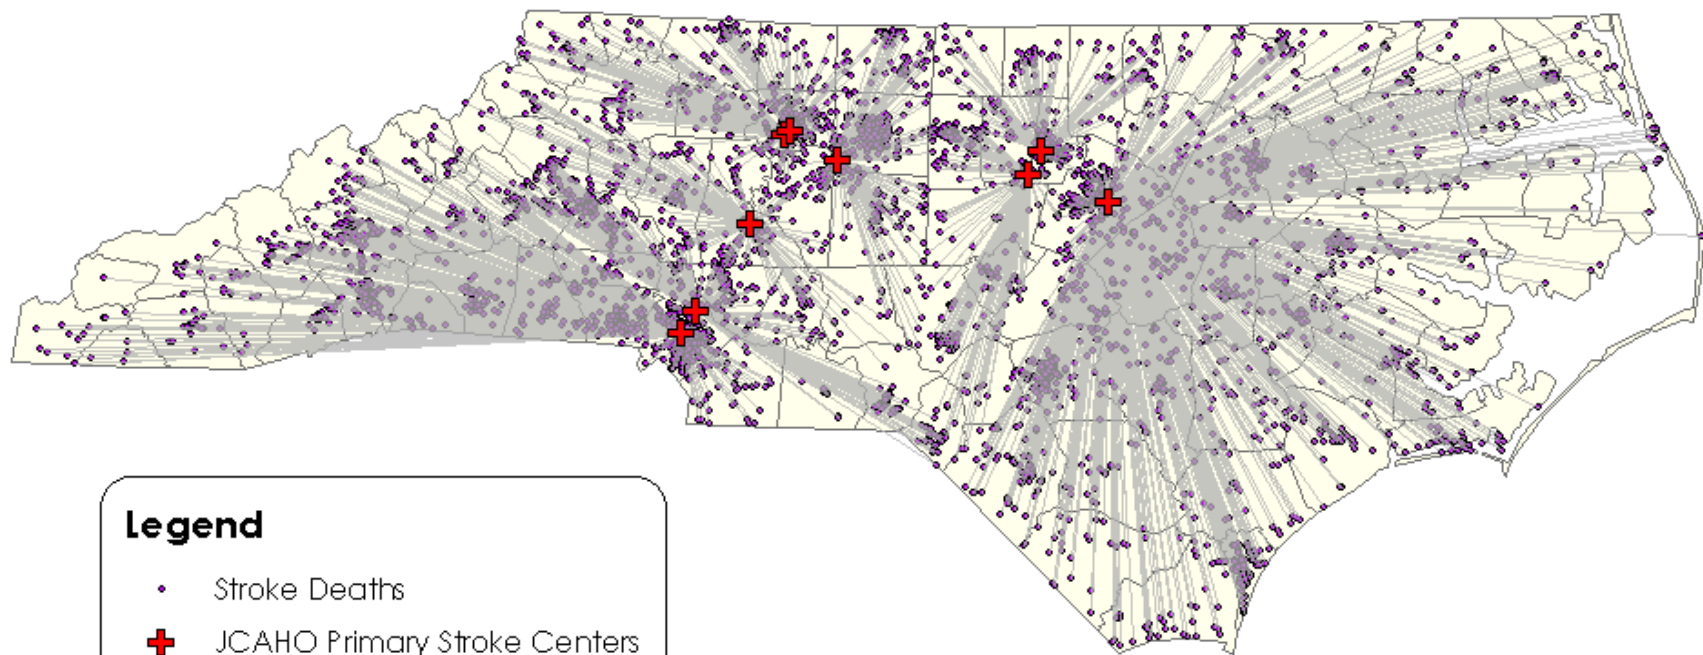

North Carolina Distance to Primary Stroke Centers from Residence for Stroke Deaths in 2003

Legend

- Stroke Deaths
- + JCAHO Primary Stroke Centers
- Straight-line Distance
- NC Counties