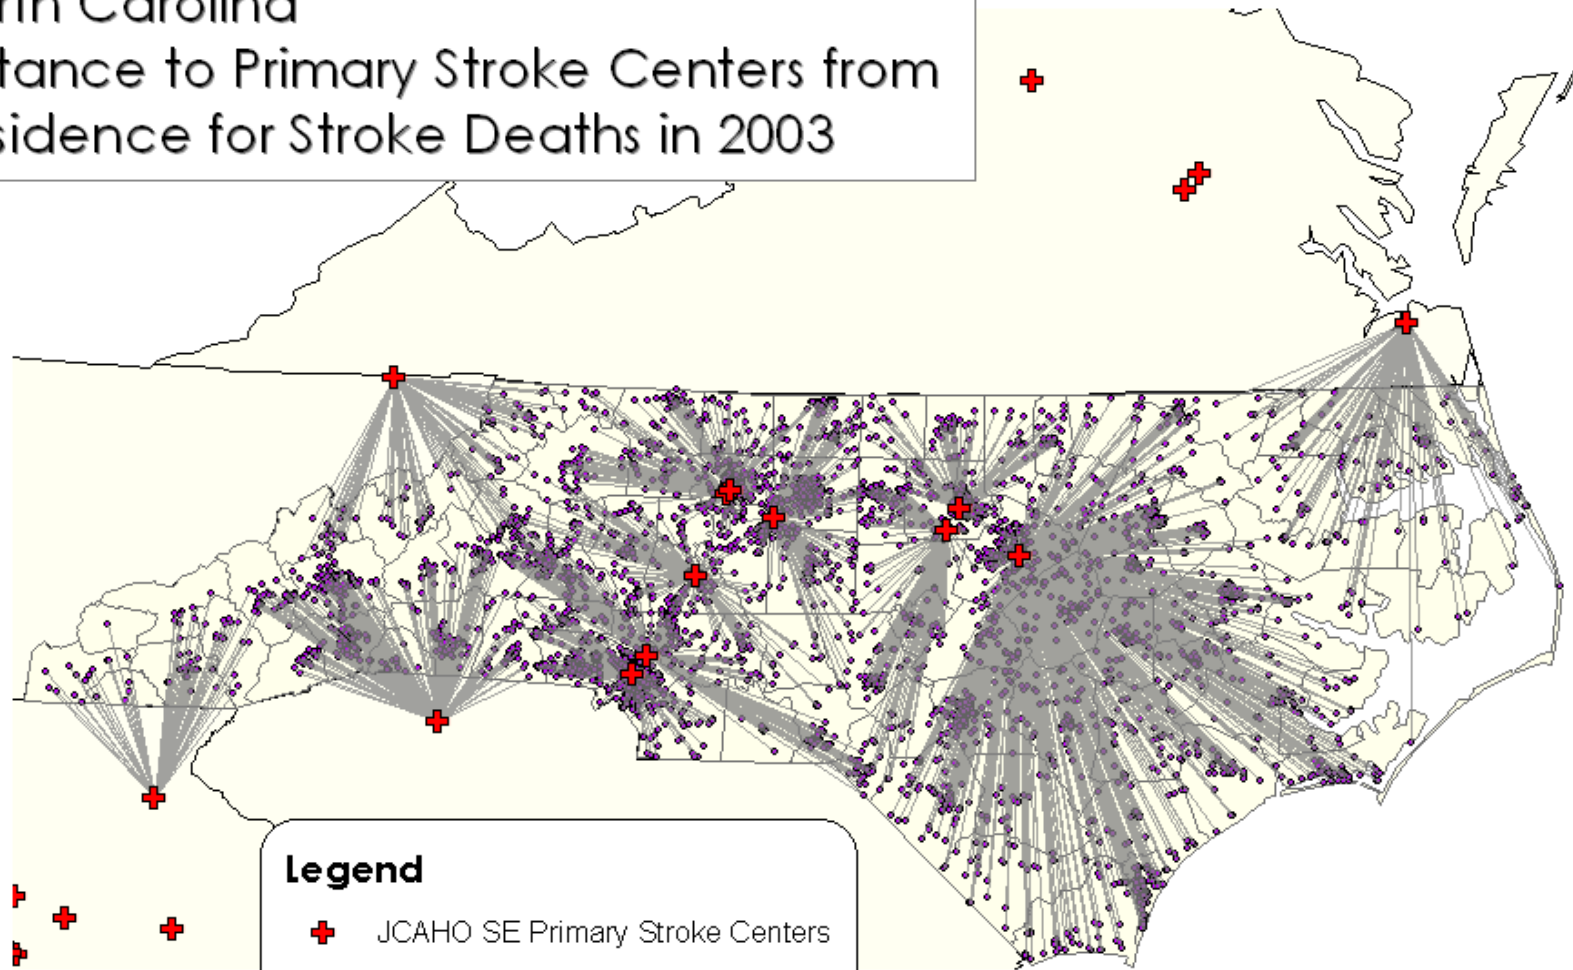

# North Carolina JCAHO Primary Stroke Centers and 2003 Stroke Deaths

# North Carolina Distance to Primary Stroke Centers from Residence for Stroke Deaths in 2003

**Legend**

- Stroke Deaths
- + JCAHO Primary Stroke Centers
- Straight-line Distance
- NC Counties

North Carolina  
Distance to Primary Stroke Centers from  
Residence for Stroke Deaths in 2003

**Legend**

- ✚ JCAHO SE Primary Stroke Centers
- Stroke Deaths
- NC Counties
- SE States
- Straight-line Distance